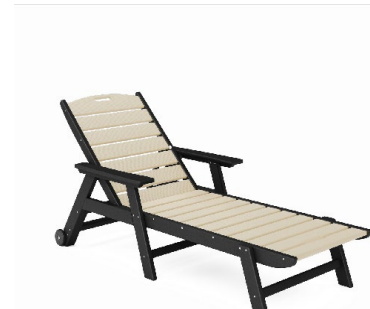

Traditional Porch Bench

SKU	STPB5
Width	66
Height	35
Depth	23
Seat W	59
Seat H	17
Seat D	19
Weight	83

Flat Chaise Lounge

SKU	SCL001
Width	31
Height	38
Depth	76
Seat W	23
Seat H	12
Seat D	47
Weight	65

Stackable Curved Chaise Lounge