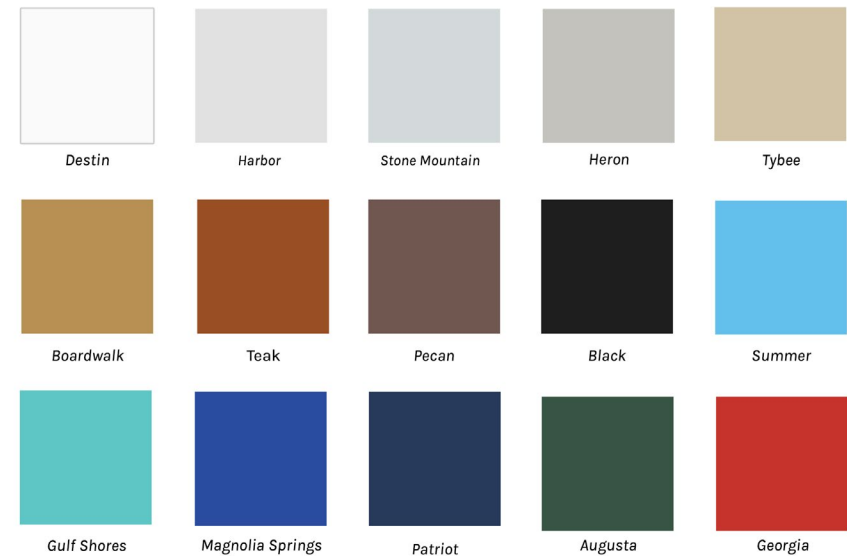

SoPoly Colors

Explore Color

From the white sands of Destin beach to the vibrant hues of Gulf Shores teal water, our poly lumber boasts a captivating array of options. These Southeastern inspired colors are created with UV-inhibiting technology and can withstand the harshest weather conditions without fading.